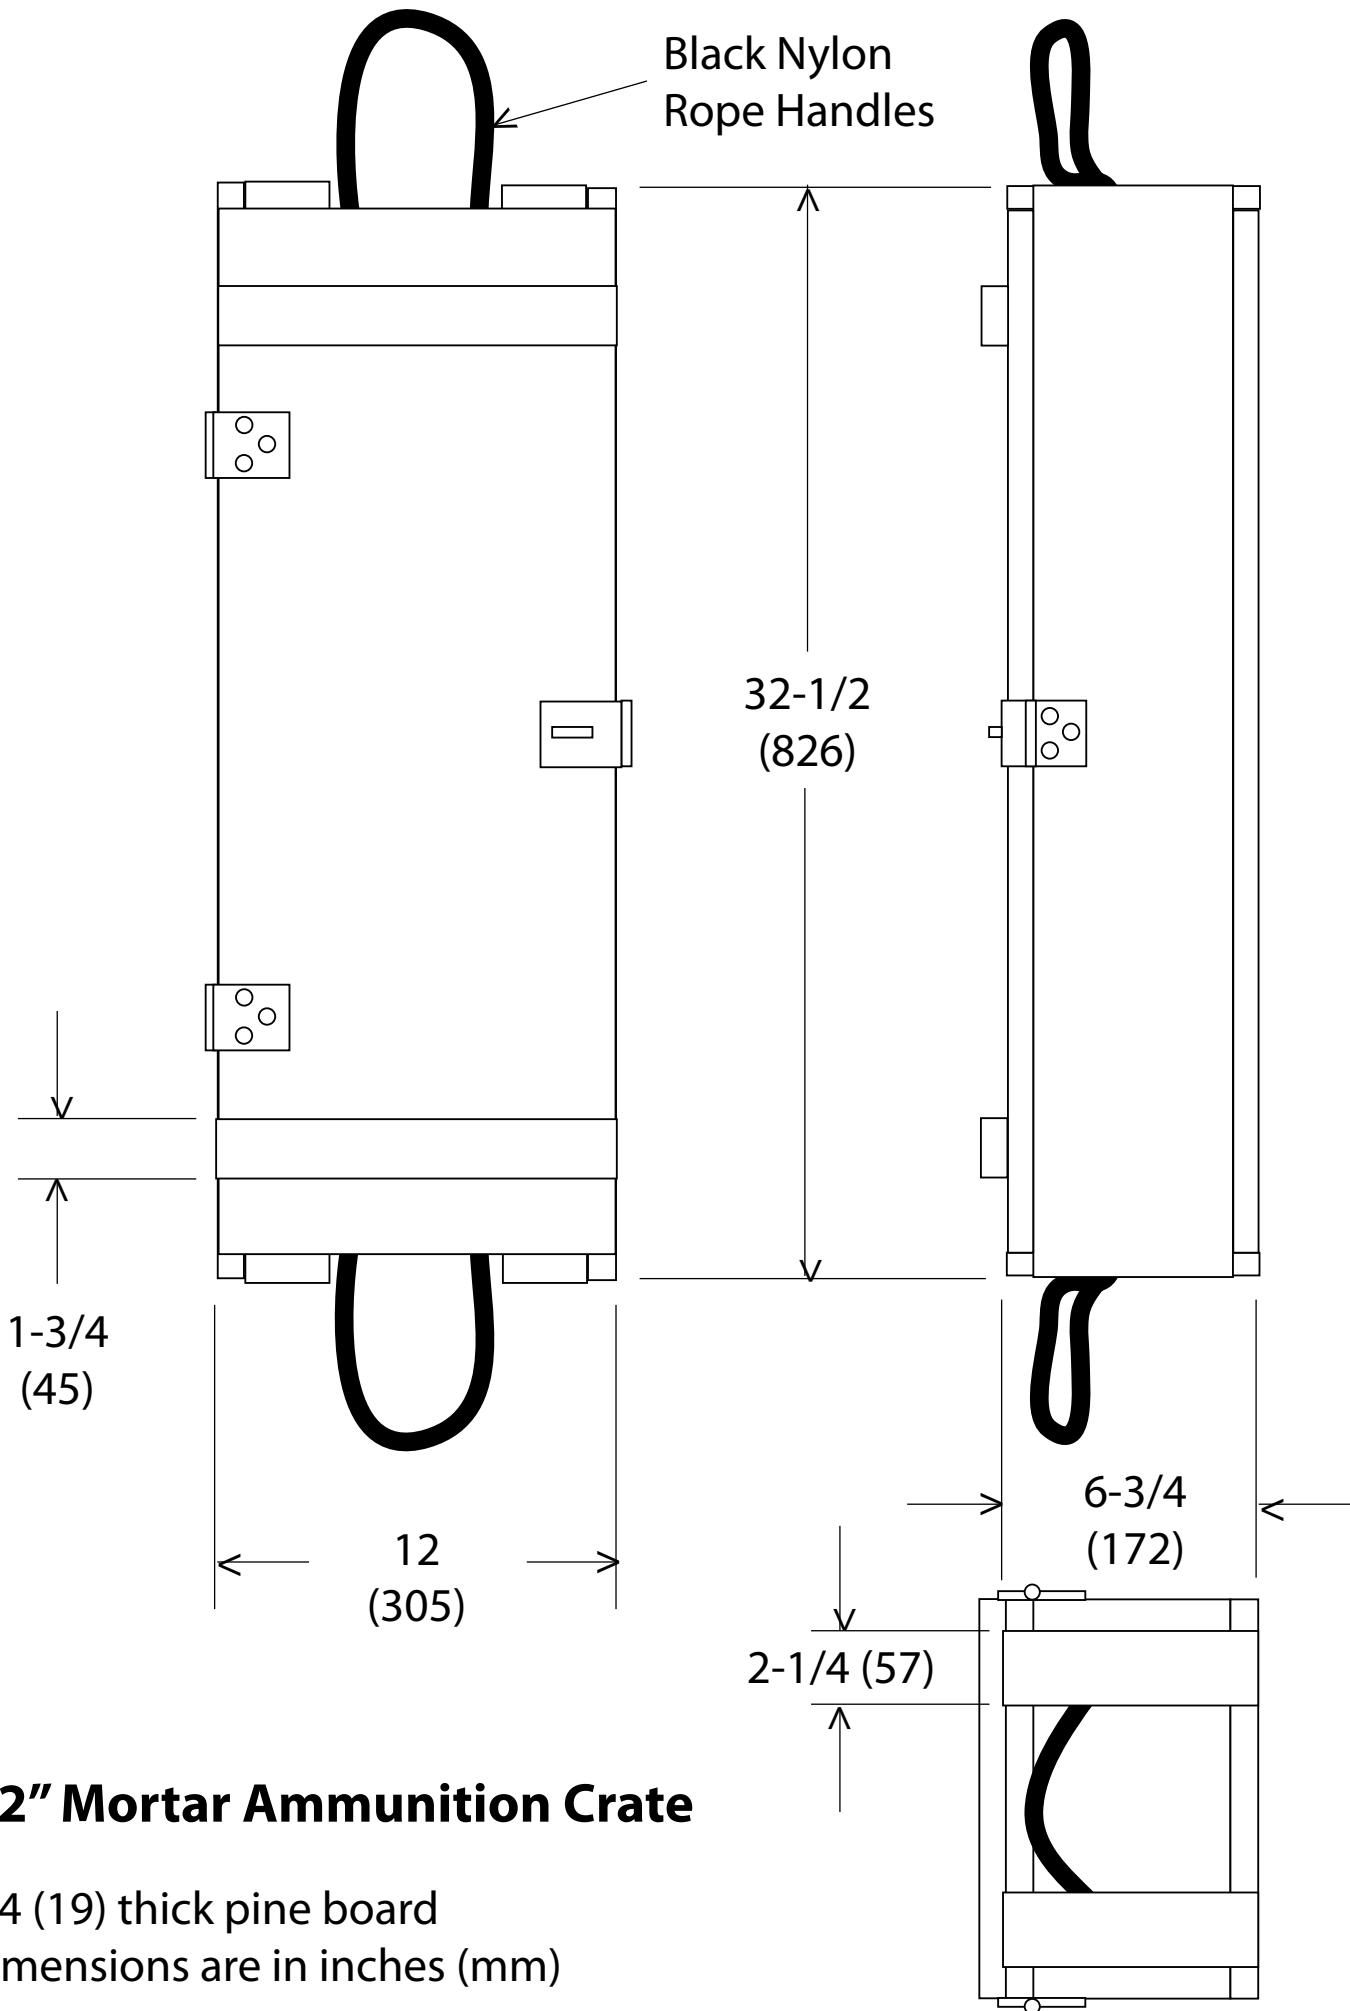

Black Nylon
Rope Handles

4.2" Mortar Ammunition Crate

$\frac{3}{4}$ (19) thick pine board

Dimensions are in inches (mm)